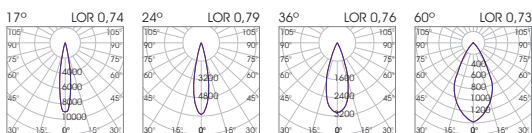

6.4W

8.8W

12.8W & 17W

position 1

position 2

Model	LED Power	CCT*	CRI80, CRI90 LED Source	Beam Angle	Type	Colour	Dimming Option	Accessories
			80 (80) 90 (90)					
<b>LIMIT TR</b> (LIMIT TR)	<b>6.4W</b> (06)	2700K (27B)	793lm 655lm	24° (24)	Fixed (FX)	White (WH)	Without Driver (00) Non Dimmable (ND) Analogue (1-10V) (A1) DMX (DX) DALI (DL) Push Button (PB) Phase Cut (PC) Wireless** (WL)	No Extras (0) Emergency (1) Honeycomb (2)
		3000K (30B)	843lm 684lm	36° (36)		Black (BL)		
		4000K (40B)	867lm 724lm	48° (48)				
		5000K (50B)	878lm 759lm					
<b>8.8W</b> (09)	2700K (27B)	1204lm 993lm	17° (17)					
	3000K (30B)	1279lm 1038lm	24° (24)					
	4000K (40B)	1316lm 1098lm	36° (36)					
	5000K (50B)	1331lm 1151lm	60° (60)					
<b>12.8W</b> (13)	2700K (27B)	1678lm 1384lm						
	3000K (30B)	1783lm 1447lm						
	4000K (40B)	1835lm 1531lm						
	5000K (50B)	1857lm 1605lm						
<b>17W</b> (17)	2700K (27B)	2525lm 2080lm						
	3000K (30B)	2680lm 2180lm						
	4000K (40B)	2760lm 2300lm						
	5000K (50B)	2790lm 2415lm						

\* Models with CCTs of 3500K & 6500K are available upon request.

\*\* The wireless dimming option includes driver and Bluetooth dimming accessory.

Ordering Code Example: LIMIT TR-09-40B-90-60-FX-WH-DL-0

**6.4W**

**8.8W**

**12.8W & 17W**

**6.4W**

**8.8W**

**12.8W & 17W**