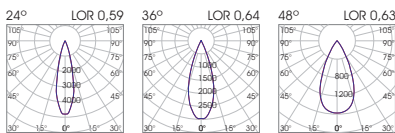

Model	LED Power	CCT*	CRI80, CRI90 LED Source	Beam Angle	Type	Colour	Dimming Option	Accessories
			80 (80) 90 (90)					
LIMIT TR (LIMIT TR)	6.4W (06)	2700K (27B)	793lm 655lm	24° (24)	Fixed (FX)	White (WH)	Without Driver (00) Non Dimmable (ND) Analogue (1-10V) (A1) DMX (DX) DALI (DL) Push Button (PB) Phase Cut (PC) Wireless** (WL)	No Extras (0) Emergency (1) Honeycomb (2)
		3000K (30B)	843lm 684lm	36° (36)		Black (BL)		
		4000K (40B)	867lm 724lm	48° (48)				
		5000K (50B)	878lm 759lm					
8.8W (09)	2700K (27B)	1204lm 993lm	17° (17)					
	3000K (30B)	1279lm 1038lm	24° (24)					
	4000K (40B)	1316lm 1098lm	36° (36)					
	5000K (50B)	1331lm 1151lm	60° (60)					
12.8W (13)	2700K (27B)	1678lm 1384lm						
	3000K (30B)	1783lm 1447lm						
	4000K (40B)	1835lm 1531lm						
	5000K (50B)	1857lm 1605lm						
17W (17)	2700K (27B)	2525lm 2080lm						
	3000K (30B)	2680lm 2180lm						
	4000K (40B)	2760lm 2300lm						
	5000K (50B)	2790lm 2415lm						

* Models with CCTs of 3500K & 6500K are available upon request.

** The wireless dimming option includes driver and Bluetooth dimming accessory.

Ordering Code Example: LIMIT TR-09-40B-90-60-FX-WH-DL-0

6.4W