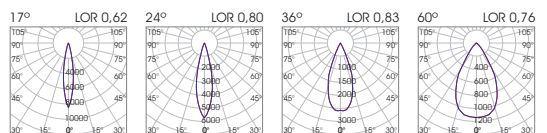

6.4W

8.8W

12.8W & 17W

position 1

position 2

Model	LED Power	CCT*	CRI80, CRI90 LED Source	Beam Angle	Type	Colour	Dimming Option	Accessories
			80 (80) 90 (90)					
<b>LIMIT TR</b> (LIMIT TR)	<b>6.4W</b> (06)	2700K (27B)	793lm 655lm	24° (24)	Fixed (FX)	White (WH)	Without Driver (00) Non Dimmable (ND) Analogue (1-10V) (A1) DMX (DX) DALI (DL) Push Button (PB) Phase Cut (PC) Wireless** (WL)	No Extras (0) Emergency (1) Honeycomb (2)
		3000K (30B)	843lm 684lm	36° (36)		Black (BL)		
		4000K (40B)	867lm 724lm	48° (48)				
		5000K (50B)	878lm 759lm					
<b>8.8W</b> (09)	2700K (27B)	1204lm 993lm	17° (17)					
	3000K (30B)	1279lm 1038lm	24° (24)					
	4000K (40B)	1316lm 1098lm	36° (36)					
	5000K (50B)	1331lm 1151lm	60° (60)					
<b>12.8W</b> (13)	2700K (27B)	1678lm 1384lm						
	3000K (30B)	1783lm 1447lm						
	4000K (40B)	1835lm 1531lm						
	5000K (50B)	1857lm 1605lm						
<b>17W</b> (17)	2700K (27B)	2525lm 2080lm						
	3000K (30B)	2680lm 2180lm						
	4000K (40B)	2760lm 2300lm						
	5000K (50B)	2790lm 2415lm						

\* Models with CCTs of 3500K & 6500K are available upon request.

\*\* The wireless dimming option includes driver and Bluetooth dimming accessory.

Ordering Code Example: LIMIT TR-09-40B-90-60-FX-WH-DL-0

**6.4W**

**8.8W**

**12.8W & 17W**

**6.4W**

**8.8W**

**12.8W & 17W**