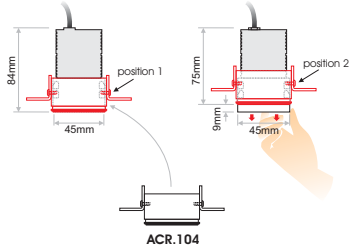

- LIMIT 67/66 is an elegant waterproof trimless or recessed downlight available in 3 different sizes.
- Most models may also be 9/12mm lowered from the ceiling offering a special note to any space.
- The series offers low UGR ensuring visual comfort.
- Available in either black or white colour.
- It offers a selection of dimming options.
- 3 SDCM
- L90/B10 50.000h
- IP Protection: IP67/IP66

**6.4W**

**8.8W**

**12.8W & 17W**

**6.4W**

**8.8W**

**12.8W & 17W**