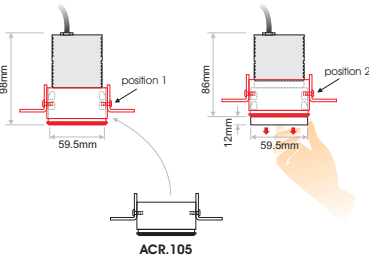

- LIMIT 67/66 is an elegant waterproof trimless or recessed downlight available in 3 different sizes.
- Most models may also be 9/12mm lowered from the ceiling offering a special note to any space.
- The series offers low UGR ensuring visual comfort.
- Available in either black or white colour.
- It offers a selection of dimming options.
- 3 SDCM
- L90/B10 50.000h
- IP Protection: IP67/IP66

**6.4W**

**8.8W**

**12.8W & 17W**

**6.4W**

**8.8W**

**12.8W & 17W**