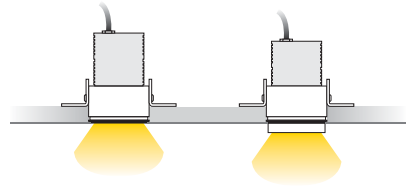

- LIMIT 67/66 is an elegant waterproof trimless or recessed downlight available in 3 different sizes.
- Most models may also be 9/12mm lowered from the ceiling offering a special note to any space.
- The series offers low UGR ensuring visual comfort.
- Available in either black or white colour.
- It offers a selection of dimming options.
- 3 SDCM
- L90/B10 50.000h
- IP Protection: IP67/IP66

**6.4W**

**8.8W**

**12.8W & 17W**

**6.4W**

**8.8W**

**12.8W & 17W**