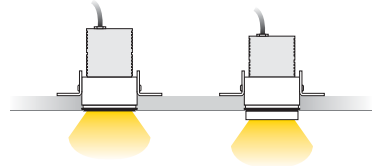

- LIMIT 67/66 is an elegant waterproof trimless or recessed downlight available in 3 different sizes.
- Most models may also be 9/12mm lowered from the ceiling offering a special note to any space.
- The series offers low UGR ensuring visual comfort.
- Available in either black or white colour.
- It offers a selection of dimming options.
- 3 SDCM
- L90/B10 50.000h
- IP Protection: IP67/IP66

**6.4W**

**8.8W**

**12.8W & 17W**

**6.4W**

**8.8W**

**12.8W & 17W**